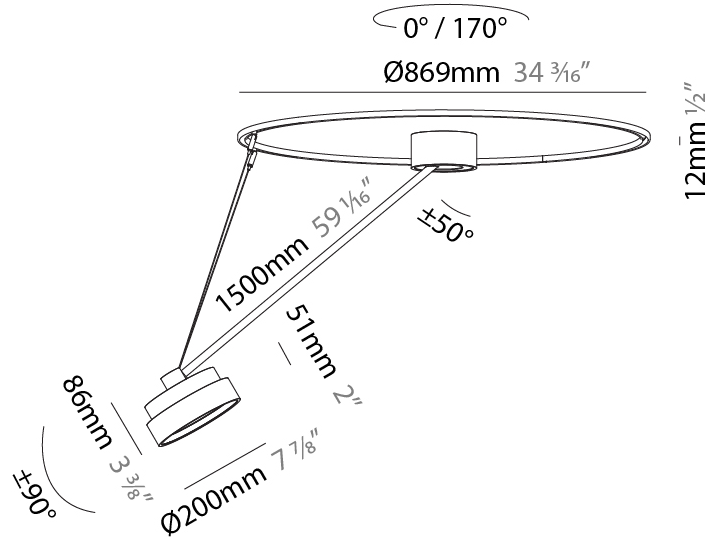

GENERAL

Series: Sign Diva Dancer
Subseries: Sign Diva Dancer Korona
Brand: Prolicht
Division: Architectural
Mounting Type: Suspension
Mounting Location: Ceiling
Subcategory: Pendant

PHYSICAL

Shape: Round
Diameter (mm): 200
Diameter (in): 7 7/8
Height (mm): 1620
Height (in): 63 3/4
Light Distribution: Adjustable / Direct
Weight (kg): 3.3
Weight (lbs): 7.26
Diffuser: PMMA - Opal / Micro-Prism / Sparkling Secret / Vintage Industrial
Fixture Finish: SSR / BKV / CWI / CRY / HAB / LAG / UFT / ITA / RUA / RUR / MIC / FTG / MYG / TWT / LOD / PUS / FRO / FUP / KIA / POP / BLS / SPG / MEY / GOH / GUM / CHC / COM / ABZ / JAG / OBR / MOS / ROR
Fixture Material: Extruded Aluminum / Steel

ELECTRICAL

Lamp Type: LED (Zhaga Standard)
Input Wattage (W): 11
Total Output Wattage (W): 10
Dimming: Tri-Mode (Non-Dimming and Phase Dimming (120Vac only) and 0-10V Dimming)
Driver Included: Yes
Driver Location: Integrated
Driver Type: Constant Current - Universal
Driver Class: Class 2
Input Voltage (V): 120 - 277
Constant Current (MA): 350

LED

Color Temperature (°K): 2700 / 3000 / 3500 / 4000
Max. Delivered Lumen (lm): 860 / 1080 / 1088 / 1110
CRI: >90 CRI
Lamp Life (hrs): 50000

OPTICAL

Adjustability: Rotational Canopy 170°; Tilting Canopy ±50°; Tilting Head ±90°

RATINGS AND CERTIFICATIONS

Certified By: Certified for North American Standards
IP rating: IP20