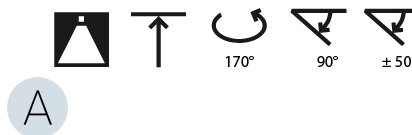

GENERAL

Series: Sign Diva Dancer
Subseries: Sign Diva Dancer Korona
Brand: Prolicht
Division: Architectural
Mounting Type: Suspension
Mounting Location: Ceiling
Subcategory: Pendant

PHYSICAL

Shape: Round
Diameter (mm): 200
Diameter (in): 7 7/8
Height (mm): 1620
Height (in): 63 3/4
Light Distribution: Adjustable / Direct
Weight (kg): 3.3
Weight (lbs): 7.26
Diffuser: PMMA - Opal / Micro-Prism / Sparkling Secret / Vintage Industrial
Fixture Finish: SSR / BKV / CWI / CRY / HAB / LAG / UFT / ITA / RUA / RUR / MIC / FTG / MYG / TWT / LOD / PUS / FRO / FUP / KIA / POP / BLS / SPG / MEY / GOH / GUM / CHC / COM / ABZ / JAG / OBR / MOS / ROR
Fixture Material: Extruded Aluminum / Steel

ELECTRICAL

Lamp Type: LED (Zhaga Standard)
Input Wattage (W): 11
Total Output Wattage (W): 10
Dimming: Tri-Mode (Non-Dimming and Phase Dimming (120Vac only) and 0-10V Dimming)
Driver Included: Yes
Driver Location: Integrated
Driver Type: Constant Current - Universal
Driver Class: Class 2
Input Voltage (V): 120 - 277
Constant Current (MA): 350

LED

Color Temperature (°K): 2700 / 3000 / 3500 / 4000
Max. Delivered Lumen (lm): 860 / 1080 / 1088 / 1110
CRI: >90 CRI
Lamp Life (hrs): 50000

OPTICAL

Adjustability: Rotational Canopy 170°; Tilting Canopy ±50°; Tilting Head ±90°

RATINGS AND CERTIFICATIONS

Certified By: Certified for North American Standards
IP rating: IP20