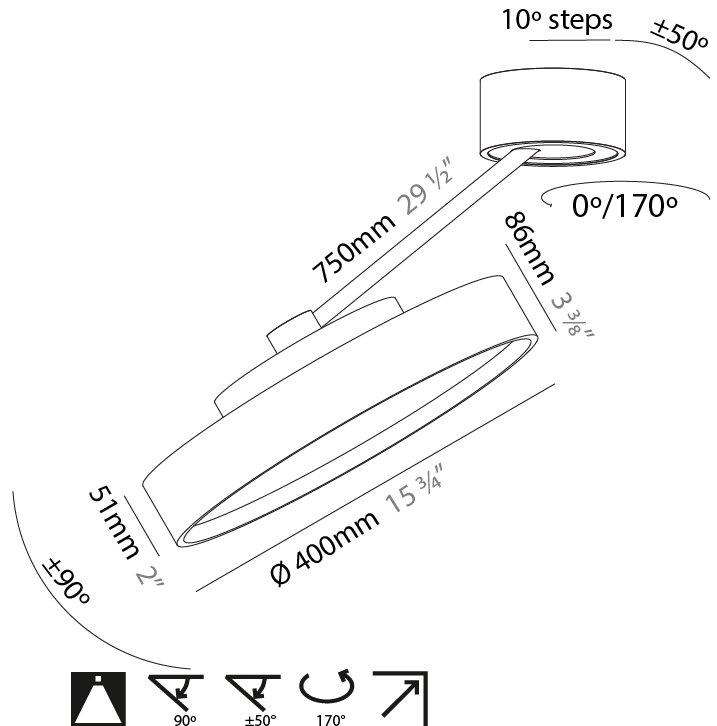

GENERAL

Series: Sign Diva Dancer
Subseries: Sign Diva Dancer Korona
Brand: Prolicht
Division: Architectural
Mounting Type: Suspension
Mounting Location: Ceiling
Subcategory: Pendant

PHYSICAL

Shape: Round
Diameter (mm): 400
Diameter (in): 15 3/4
Height (mm): 870
Depth (mm): 86
Height (in): 34 1/4
Depth (in): 3 3/8
Light Distribution: Adjustable / Direct
Weight (kg): 3.5
Weight (lbs): 7.716
Diffuser: PMMA - Opal / Micro-Prism / Sparkling Secret / Vintage Industrial
Fixture Finish: SSR / BKV / CWI / CRY / HAB / LAG / UFT / ITA / RUA / RUR / MIC / FTG / MYG / TWT / LOD / PUS / FRO / FUP / KIA / POP / BLS / SPG / MEY / GOH / GUM / CHC / COM / ABZ / JAG / OBR / MOS / ROR
Fixture Material: Extruded Aluminum / Steel

ELECTRICAL

Lamp Type: LED (Zhaga Standard)
Input Wattage (W): 17.9
Total Output Wattage (W): 16
Dimming: Tri-Mode (Non-Dimming and Phase Dimming (120Vac only) and 0-10V Dimming)
Driver Included: Yes
Driver Location: Integrated
Driver Type: Constant Current - Universal
Driver Class: Class 2
Input Voltage (V): 120 - 277
Constant Current (MA): 500

LED

Color Temperature (*K): 2700 / 3000 / 3500 / 4000
Max. Delivered Lumen (lm): 1870 / 2340 / 2372 / 2420
CRI: >90 CRI
Lamp Life (hrs): 50000

OPTICAL

Adjustability: Rotational Canopy 170°; Tilting Canopy ±50°; Tilting Head ±90°

RATINGS AND CERTIFICATIONS

Certified By: Certified for North American Standards
IP rating: IP20