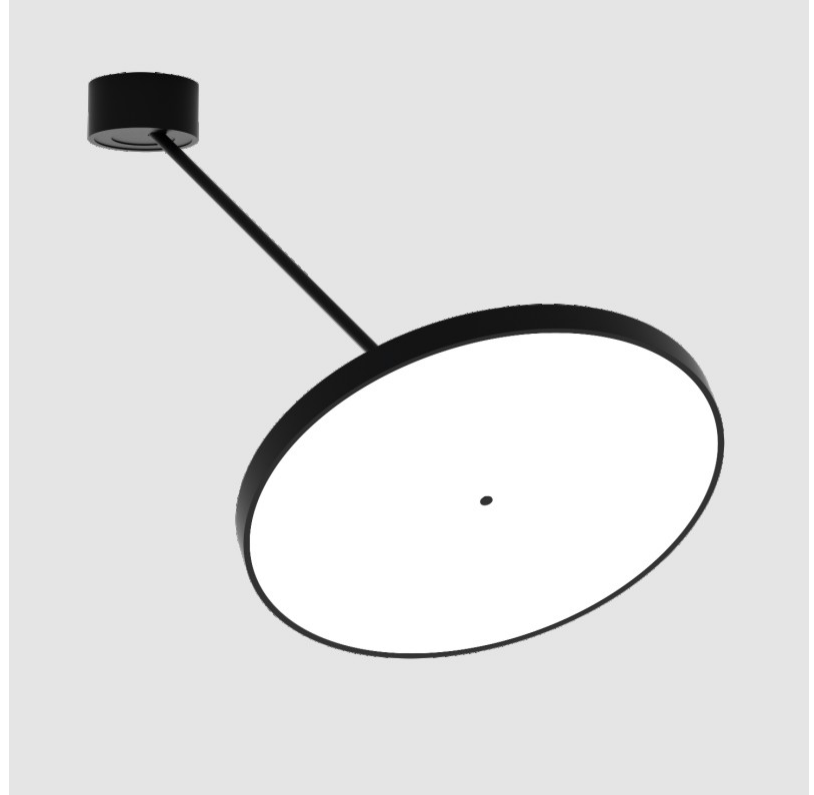

PHYSICAL

Shape: Round
Diameter (mm): 570
Diameter (in): 22 7/16
Height (mm): 72
Height (in): 2 13/16
Max. Overall Height (mm): 870
Max. Overall Height (in): 34 1/4
Extension (mm): 750
Extension (in): 29 1/2
Light Distribution: Adjustable / Direct
Weight (kg): 4.660
Weight (lbs): 10.273
Diffuser: PMMA - Opal / Micro-Prism / Sparkling Secret / Vintage Industrial
Fixture Finish: SSR / BKV / CWI / CRY / HAB / LAG / UFT / ITA / RUA / RUR / MIC / FTG / MYG / TWT / LOD / PUS / FRO / FUP / KIA / POP / BLS / SPG / MEY / GOH / GUM / CHC / COM / ABZ / JAG / OBR / MOS / ROR
Fixture Material: Extruded Aluminum / Steel

ELECTRICAL

Lamp Type: LED (Zhaga Standard)
Input Wattage (W): 49
Dimming: Tri-Mode (Non-Dimming and Phase Dimming (120Vac only) and 0-10V Dimming)
Driver Included: Yes
Driver Location: Integrated
Driver Type: Constant Current - Universal
Driver Class: Class 2
Input Voltage (V): 120 - 277
Constant Current (MA): 350

LED

Color Temperature (*K): 2700 / 3000 / 3500 / 4000
Max. Delivered Lumen (lm): 4978 / 5337 / 5384 / 5494
Nominal Lumen (lm): 6199 / 6646 / 6705 / 6842
CRI: >90 CRI
Lamp Life (hrs): 50000

OPTICAL

Adjustability: Rotational Canopy 170°; Tilting Canopy ±50°; Tilting Head ±90°

RATINGS AND CERTIFICATIONS

Certified By: Certified for North American Standards
IP rating: IP20