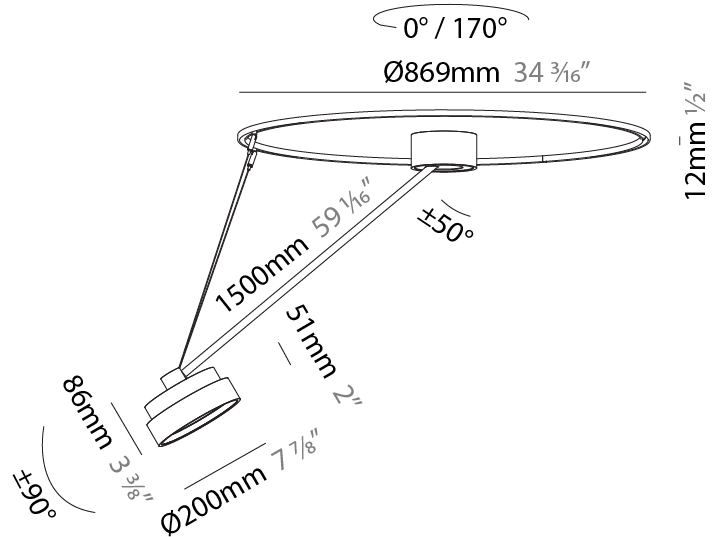

GENERAL

Series: Sign Diva Dancer
Subseries: Sign Diva Dancer
Brand: Prolicht
Division: Architectural
Mounting Type: Suspension
Mounting Location: Ceiling
Subcategory: Pendant

PHYSICAL

Shape: Round
Diameter (mm): 200
Diameter (in): 7 7/8
Height (mm): 1620
Height (in): 63 3/4
Light Distribution: Adjustable / Direct
Weight (kg): 3
Weight (lbs): 6.6
Diffuser: PMMA - Opal / Micro-Prism / Sparkling Secret / Vintage Industrial
Fixture Finish: SSR / BKV / CWI / CRY / HAB / LAG / UFT / ITA / RUA / RUR / MIC / FTG / MYG / TWT / LOD / PUS / FRO / FUP / KIA / POP / BLS / SPG / MEY / GOH / GUM / CHC / COM / ABZ / JAG / OBR / MOS / ROR
Fixture Material: Extruded Aluminum / Steel

ELECTRICAL

Lamp Type: LED (Zhaga Standard)
Input Wattage (W): 12.1
Total Output Wattage (W): 11
Dimming: Tri-Mode (Non-Dimming and Phase Dimming (120Vac only) and 0-10V Dimming)
Driver Included: Yes
Driver Location: Integrated
Driver Type: Constant Current - Universal
Driver Class: Class 2
Input Voltage (V): 120 - 277
Constant Current (MA): 350

LED

Color Temperature (°K): 2700 / 3000 / 3500 / 4000
Max. Delivered Lumen (lm): 836 / 895 / 903 / 921
Nominal Lumen (lm): 1280 / 1370 / 1382 / 1410
CRI: >90 CRI
Lamp Life (hrs): 50000

OPTICAL

Adjustability: Rotational Canopy 170°; Tilting Canopy ±50°; Tilting Head ±90°

RATINGS AND CERTIFICATIONS

Certified By: Certified for North American Standards
IP rating: IP20