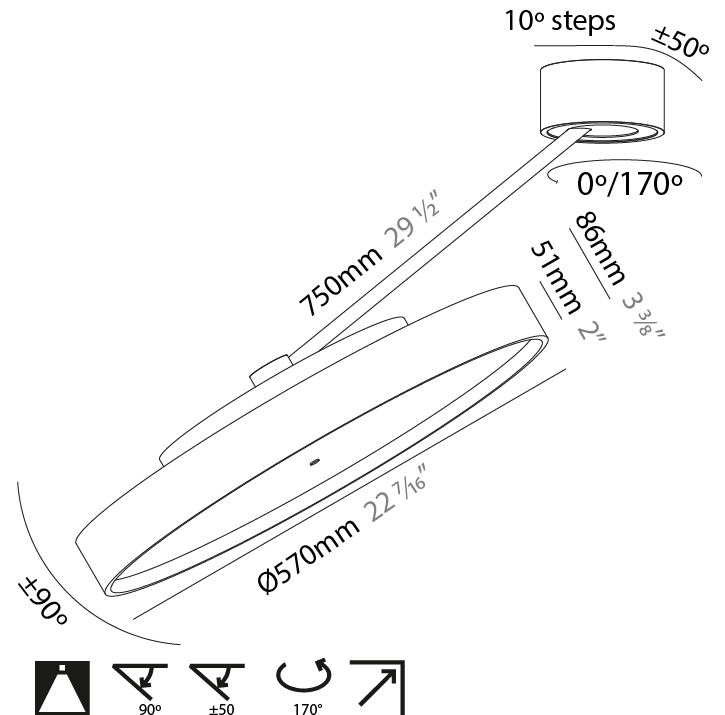

GENERAL

Series: Sign Diva Dancer
Subseries: Sign Diva Dancer Korona
Brand: Prolicht
Division: Architectural
Mounting Type: Suspension
Mounting Location: Ceiling
Subcategory: Pendant

PHYSICAL

Shape: Round
Diameter (mm): 570
Diameter (in): 22 ⁷/₁₆
Height (mm): 870
Depth (mm): 86
Height (in): 34 ¹/₄
Depth (in): 3 ³/₈
Light Distribution: Adjustable / Direct
Weight (kg): 5
Weight (lbs): 11.023
Diffuser: PMMA - Opal / Micro-Prism / Sparkling Secret / Vintage Industrial
Fixture Finish: SSR / BKV / CWI / CRY / HAB / LAG / UFT / ITA / RUA / RUR / MIC / FTG / MYG / TWT / LOD / PUS / FRO / FUP / KIA / POP / BLS / SPG / MEY / GOH / GUM / CHC / COM / ABZ / JAG / OBR / MOS / ROR
Fixture Material: Extruded Aluminum / Steel

ELECTRICAL

Lamp Type: LED (Zhaga Standard)
Input Wattage (W): 52.8
Total Output Wattage (W): 47.52
Dimming: Tri-Mode (Non-Dimming and Phase Dimming (120Vac only) and 0-10V Dimming)
Driver Included: Yes
Driver Location: Integrated
Driver Type: Constant Current - Universal
Driver Class: Class 2
Input Voltage (V): 120 - 277
Constant Current (MA): 350

LED

Color Temperature (*K): 2700 / 3000 / 3500 / 4000
Max. Delivered Lumen (lm): 5060 / 6320 / 6448 / 6580
CRI: >90 CRI
Lamp Life (hrs): 50000

OPTICAL

Adjustability: Rotational Canopy 170°; Tilting Canopy ±50°; Tilting Head ±90°

RATINGS AND CERTIFICATIONS

Certified By: Certified for North American Standards
IP rating: IP20