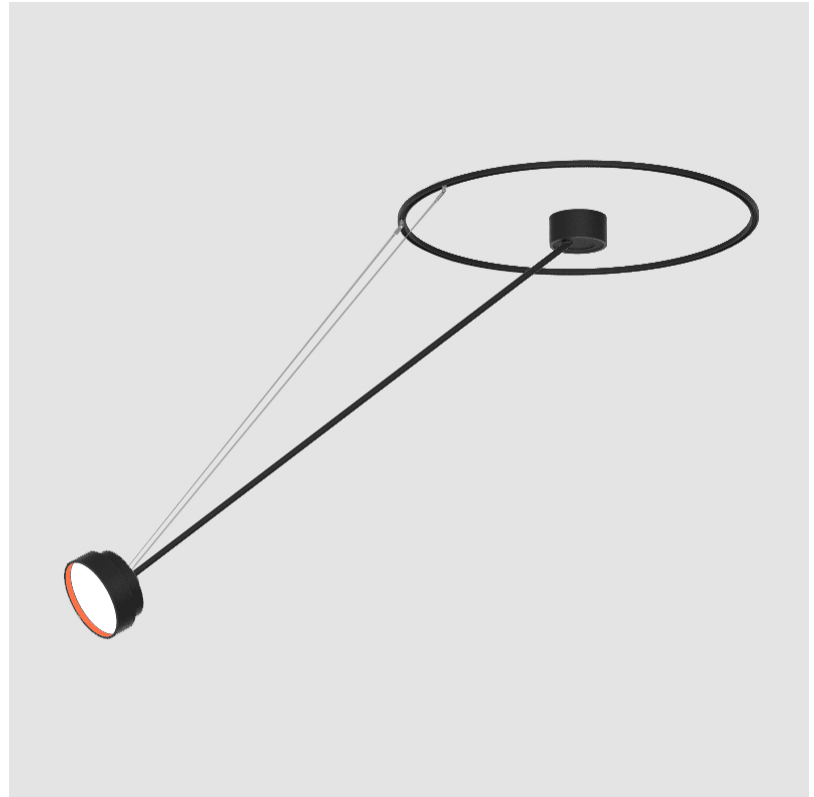

GENERAL

Series: Sign Diva Dancer
Subseries: Sign Diva Dancer Korona
Brand: Prolicht
Division: Architectural
Mounting Type: Suspension
Mounting Location: Ceiling
Subcategory: Pendant

PHYSICAL

Shape: Round
Diameter (mm): 200
Diameter (in): 7 7/8
Height (mm): 1620
Height (in): 63 3/4
Light Distribution: Adjustable / Direct
Weight (kg): 3.3
Weight (lbs): 7.26
Diffuser: PMMA - Opal / Micro-Prism / Sparkling Secret / Vintage Industrial
Fixture Finish: SSR / BKV / CWI / CRY / HAB / LAG / UFT / ITA / RUA / RUR / MIC / FTG / MYG / TWT / LOD / PUS / FRO / FUP / KIA / POP / BLS / SPG / MEY / GOH / GUM / CHC / COM / ABZ / JAG / OBR / MOS / ROR
Fixture Material: Extruded Aluminum / Steel

ELECTRICAL

Lamp Type: LED (Zhaga Standard)
Input Wattage (W): 11
Total Output Wattage (W): 10
Dimming: Tri-Mode (Non-Dimming and Phase Dimming (120Vac only) and 0-10V Dimming)
Driver Included: Yes
Driver Location: Integrated
Driver Type: Constant Current - Universal
Driver Class: Class 2
Input Voltage (V): 120 - 277
Constant Current (MA): 350

LED

Color Temperature (°K): 2700 / 3000 / 3500 / 4000
Max. Delivered Lumen (lm): 860 / 1080 / 1088 / 1110
CRI: >90 CRI
Lamp Life (hrs): 50000

OPTICAL

Adjustability: Rotational Canopy 170°; Tilting Canopy ±50°; Tilting Head ±90°

RATINGS AND CERTIFICATIONS

Certified By: Certified for North American Standards
IP rating: IP20