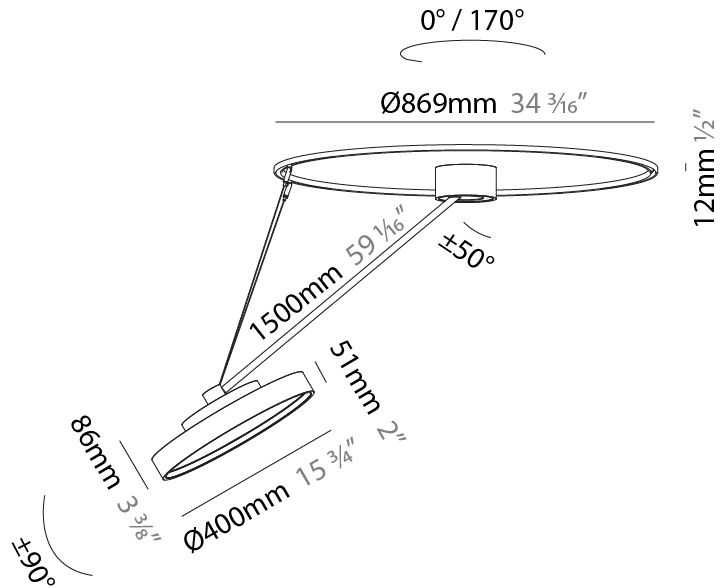

GENERAL

Series: Sign Diva Dancer
Subseries: Sign Diva Dancer Korona
Brand: Prolicht
Division: Architectural
Mounting Type: Suspension
Mounting Location: Ceiling
Subcategory: Pendant

PHYSICAL

Shape: Round
Diameter (mm): 400
Diameter (in): 15 3/4
Height (mm): 1620
Height (in): 63 3/4
Light Distribution: Adjustable / Direct
Weight (kg): 5
Weight (lbs): 11
Diffuser: PMMA - Opal / Micro-Prism / Sparkling Secret / Vintage Industrial
Fixture Finish: SSR / BKV / CWI / CRY / HAB / LAG / UFT / ITA / RUA / RUR / MIC / FTG / MYG / TWT / LOD / PUS / FRO / FUP / KIA / POP / BLS / SPG / MEY / GOH / GUM / CHC / COM / ABZ / JAG / OBR / MOS / ROR
Fixture Material: Extruded Aluminum / Steel

ELECTRICAL

Lamp Type: LED (Zhaga Standard)
Input Wattage (W): 17.0
Total Output Wattage (W): 15.4
Dimming: Tri-Mode (Non-Dimming and Phase Dimming (120Vac only) and 0-10V Dimming)
Driver Included: Yes
Driver Location: Integrated
Driver Type: Constant Current - Universal
Driver Class: Class 2
Input Voltage (V): 120 - 277
Constant Current (MA): 500

LED

Color Temperature (°K): 2700 / 3000 / 3500 / 4000
Max. Delivered Lumen (lm): 1807 / 1943 / 1951 / 1991
Nominal Lumen (lm): 2250 / 2420 / 2430 / 2480
CRI: >90 CRI
Lamp Life (hrs): 50000

OPTICAL

Adjustability: Rotational Canopy 170°; Tilting Canopy ±50°; Tilting Head ±90°

RATINGS AND CERTIFICATIONS

Certified By: Certified for North American Standards
IP rating: IP20