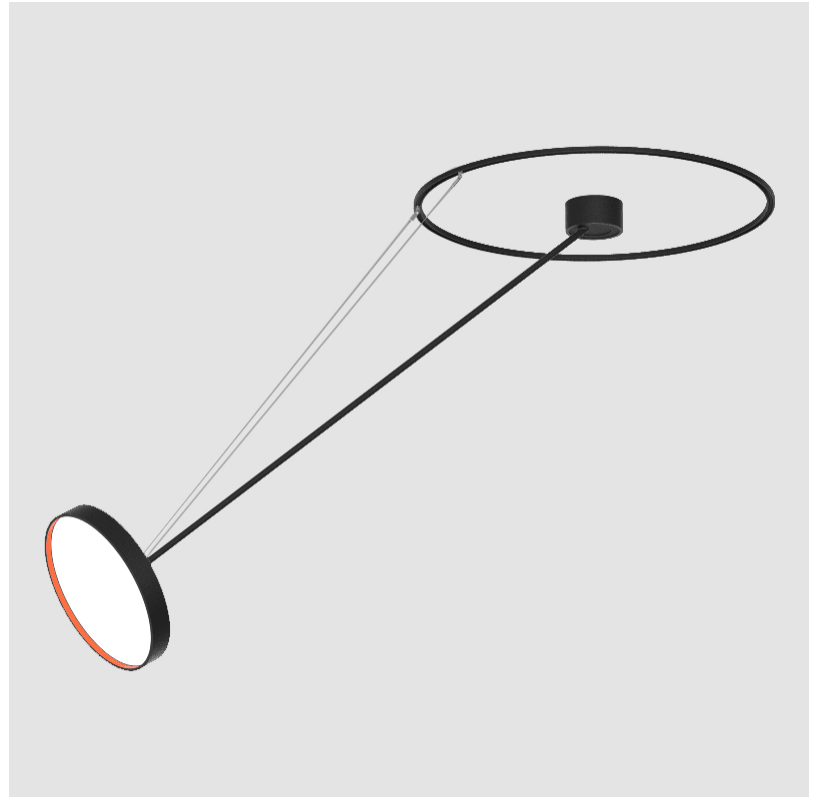

GENERAL

Series: Sign Diva Dancer
Subseries: Sign Diva Dancer Korona
Brand: Prolicht
Division: Architectural
Mounting Type: Suspension
Mounting Location: Ceiling
Subcategory: Pendant

PHYSICAL

Shape: Round
Diameter (mm): 400
Diameter (in): 15 3/4
Height (mm): 1620
Height (in): 63 3/4
Light Distribution: Adjustable / Direct
Weight (kg): 5
Weight (lbs): 11
Diffuser: PMMA - Opal / Micro-Prism / Sparkling Secret / Vintage Industrial
Fixture Finish: SSR / BKV / CWI / CRY / HAB / LAG / UFT / ITA / RUA / RUR / MIC / FTG / MYG / TWT / LOD / PUS / FRO / FUP / KIA / POP / BLS / SPG / MEY / GOH / GUM / CHC / COM / ABZ / JAG / OBR / MOS / ROR
Fixture Material: Extruded Aluminum / Steel

ELECTRICAL

Lamp Type: LED (Zhaga Standard)
Input Wattage (W): 17.0
Total Output Wattage (W): 15.4
Dimming: Tri-Mode (Non-Dimming and Phase Dimming (120Vac only) and 0-10V Dimming)
Driver Included: Yes
Driver Location: Integrated
Driver Type: Constant Current - Universal
Driver Class: Class 2
Input Voltage (V): 120 - 277
Constant Current (MA): 500

LED

Color Temperature (°K): 2700 / 3000 / 3500 / 4000
Max. Delivered Lumen (lm): 1807 / 1943 / 1951 / 1991
Nominal Lumen (lm): 2250 / 2420 / 2430 / 2480
CRI: >90 CRI
Lamp Life (hrs): 50000

OPTICAL

Adjustability: Rotational Canopy 170°; Tilting Canopy ±50°; Tilting Head ±90°

RATINGS AND CERTIFICATIONS

Certified By: Certified for North American Standards
IP rating: IP20